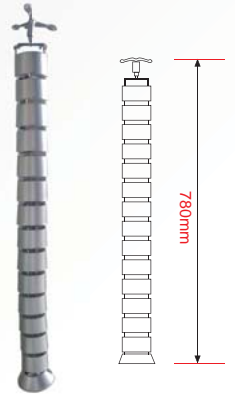

LUBANG HAWA BULAT SS

Warna : Stainless
Ukuran : Ø54mm
Material : Stainless Steel

LUBANG HAWA KOTAK ALUMINIUM

Warna : Stainless Hairline (HL) & Natural Aluminium (NA)
Ukuran : A=8x20cm, 8x30cm, 8x40cm
 B=5x15cm, 5x20cm, 5x30cm
Material : Aluminium

LUBANG HAWA SS KOTAK

Warna : Stainless
Ukuran : 60mm x 220mm
Material : Stainless Steel

Air Vent & Cable Ducting Series

MOHAIR

Warna : Abu-abu
Ukuran : L=10mm; P=200mtr
Material : Plastik

CABLE DUCTING

Warna : Silver
Ukuran : 780mm
Material : Plastik