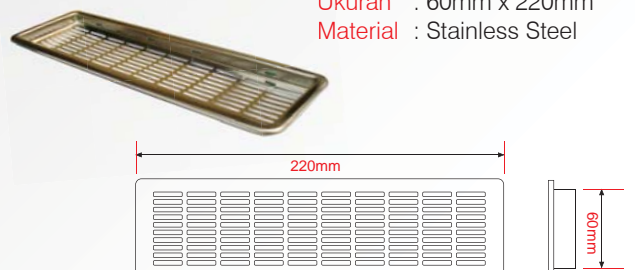

LUBANG HAWA SS KOTAK

Warna : Stainless
Ukuran : 60mm x 220mm
Material : Stainless Steel